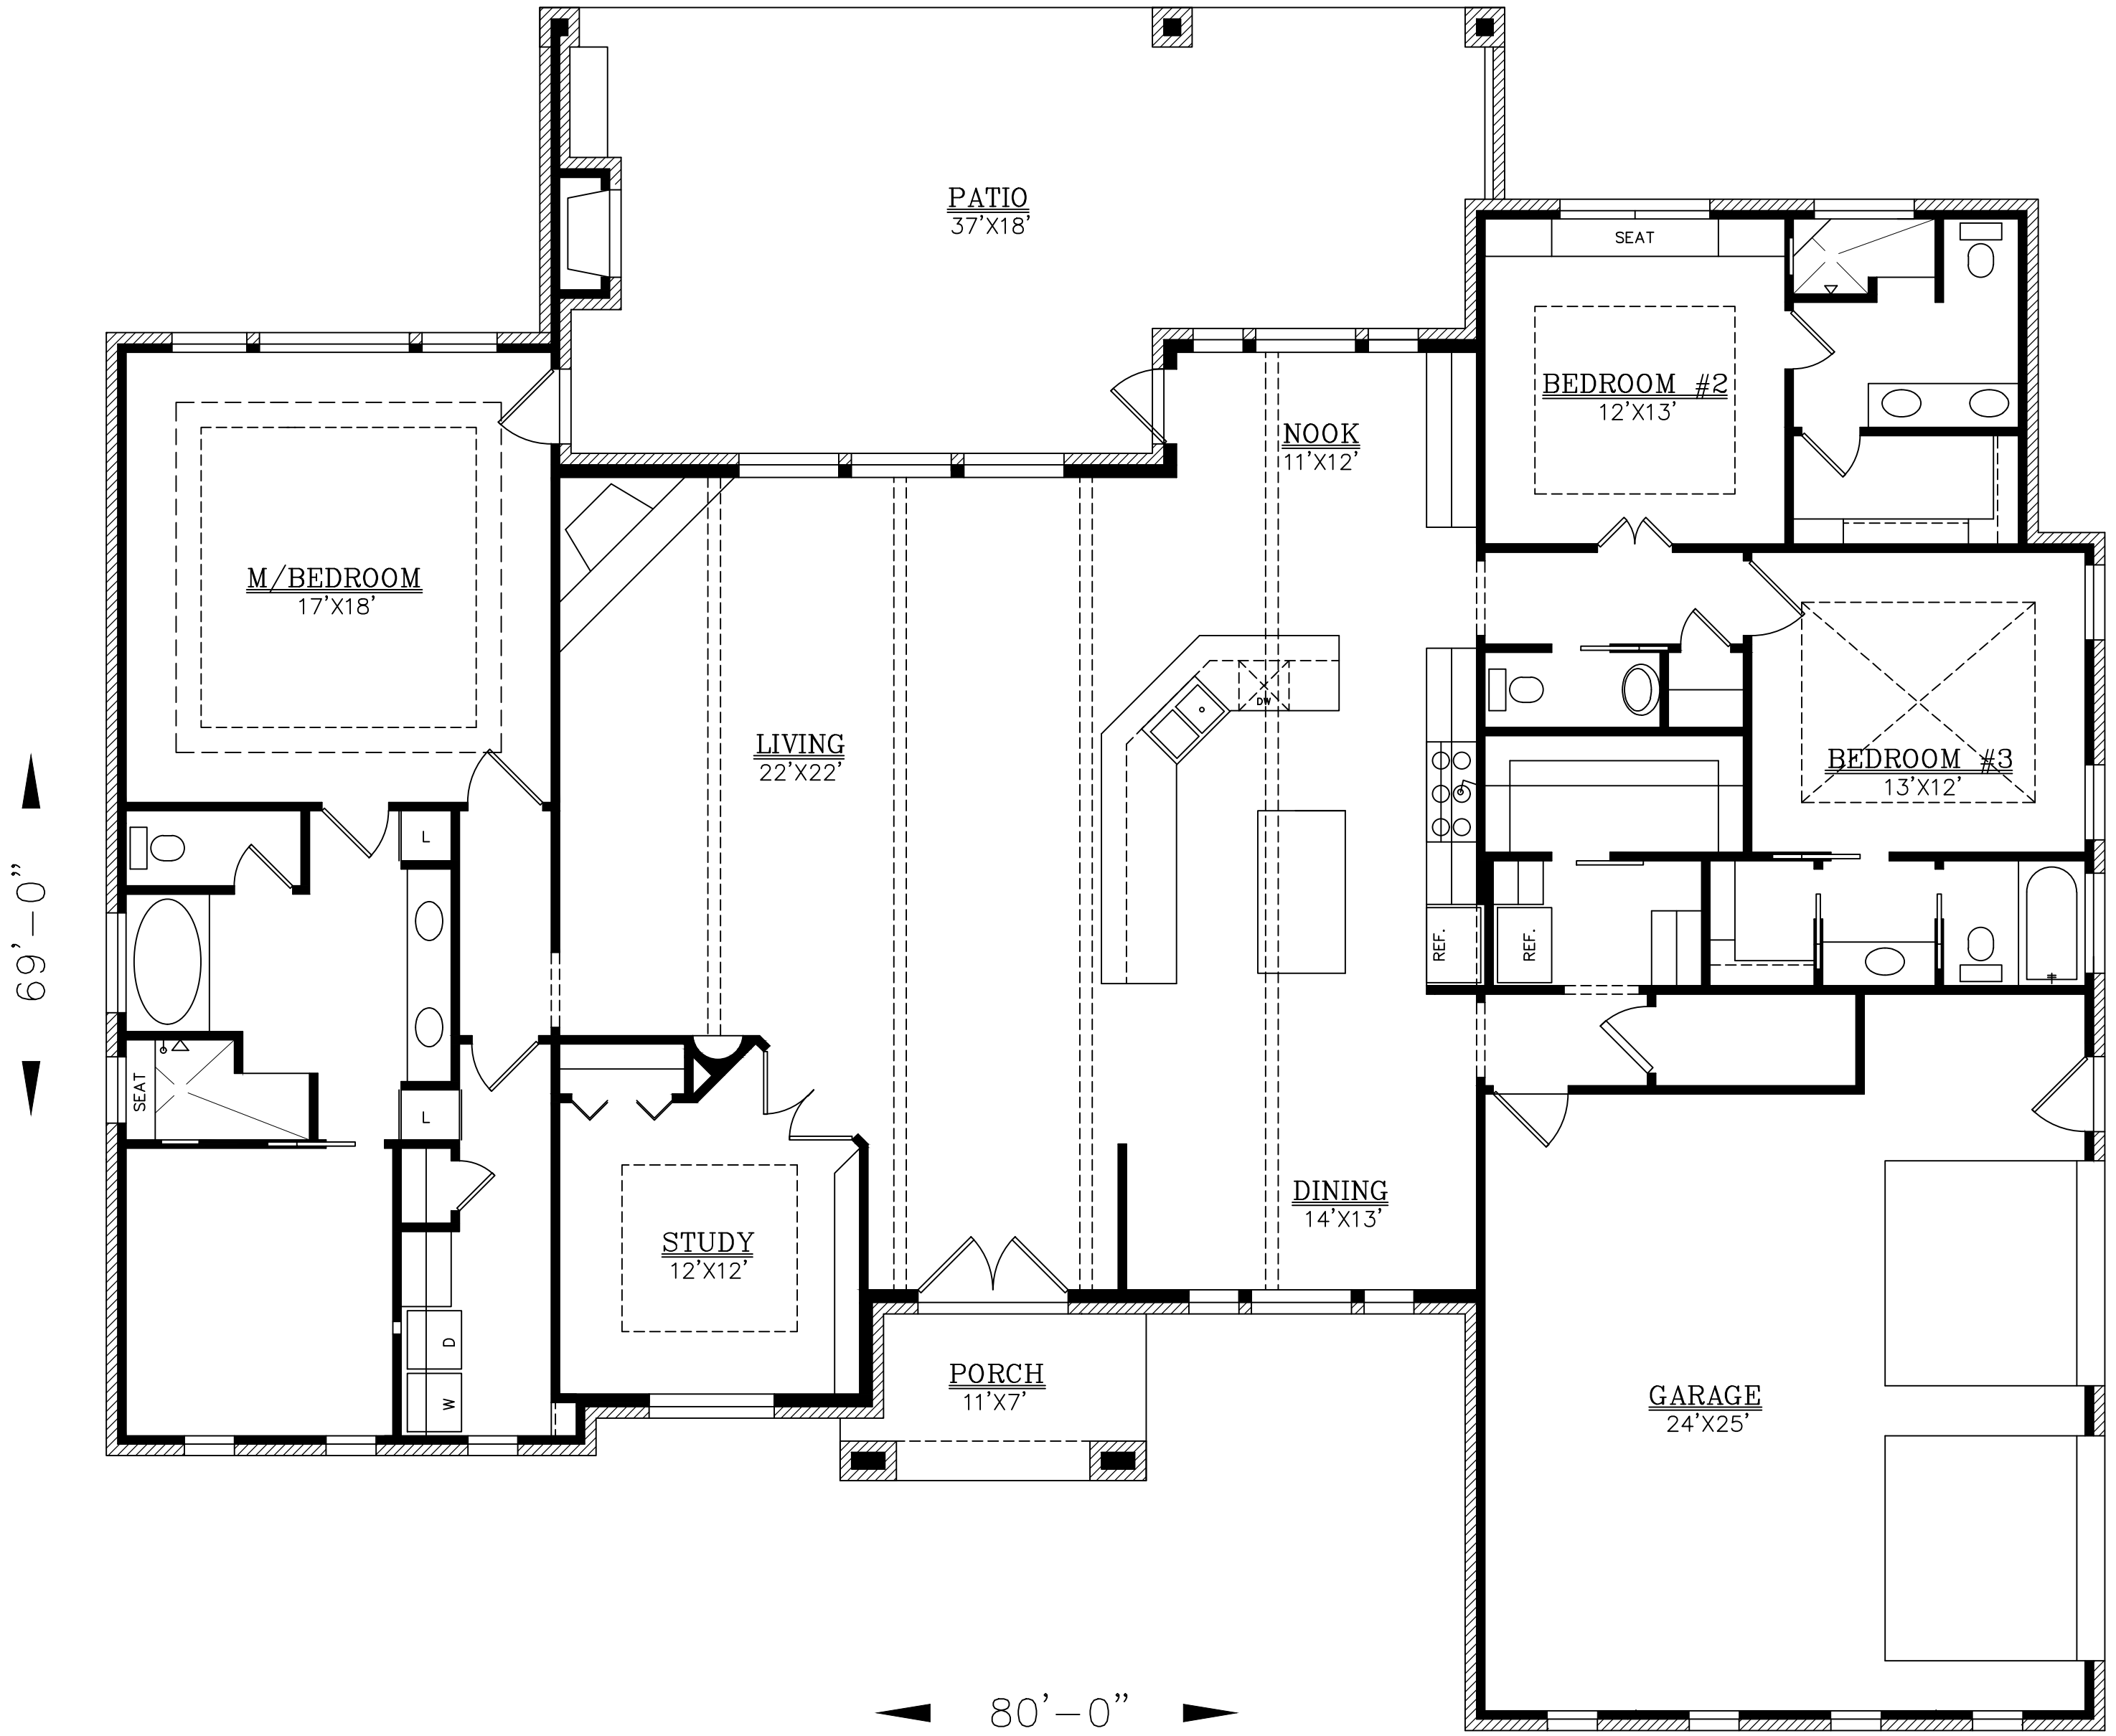

SQUARE FOOTAGE:

LIVING	=	3030
GARAGE	=	683
PATIO	=	603
PORCH	=	74

DRAWINGS, PLANS AND SKETCHES ARE THE PROPERTY OF BRIAN SMITH DESIGNERS. PURCHASER'S RIGHT IS CONDITIONAL AND LIMITED TO A ONE TIME USE TO CONSTRUCT A SINGLE PROJECT. PRELIMINARY SKETCHES ARE PROHIBITED AS CONSTRUCTION DRAWINGS. UNAUTHORIZED USE OR REPRODUCTION OF THESE PLANS AND SKETCHES ARE STRICTLY PROHIBITED. VIOLATORS WILL BE PROSECUTED.