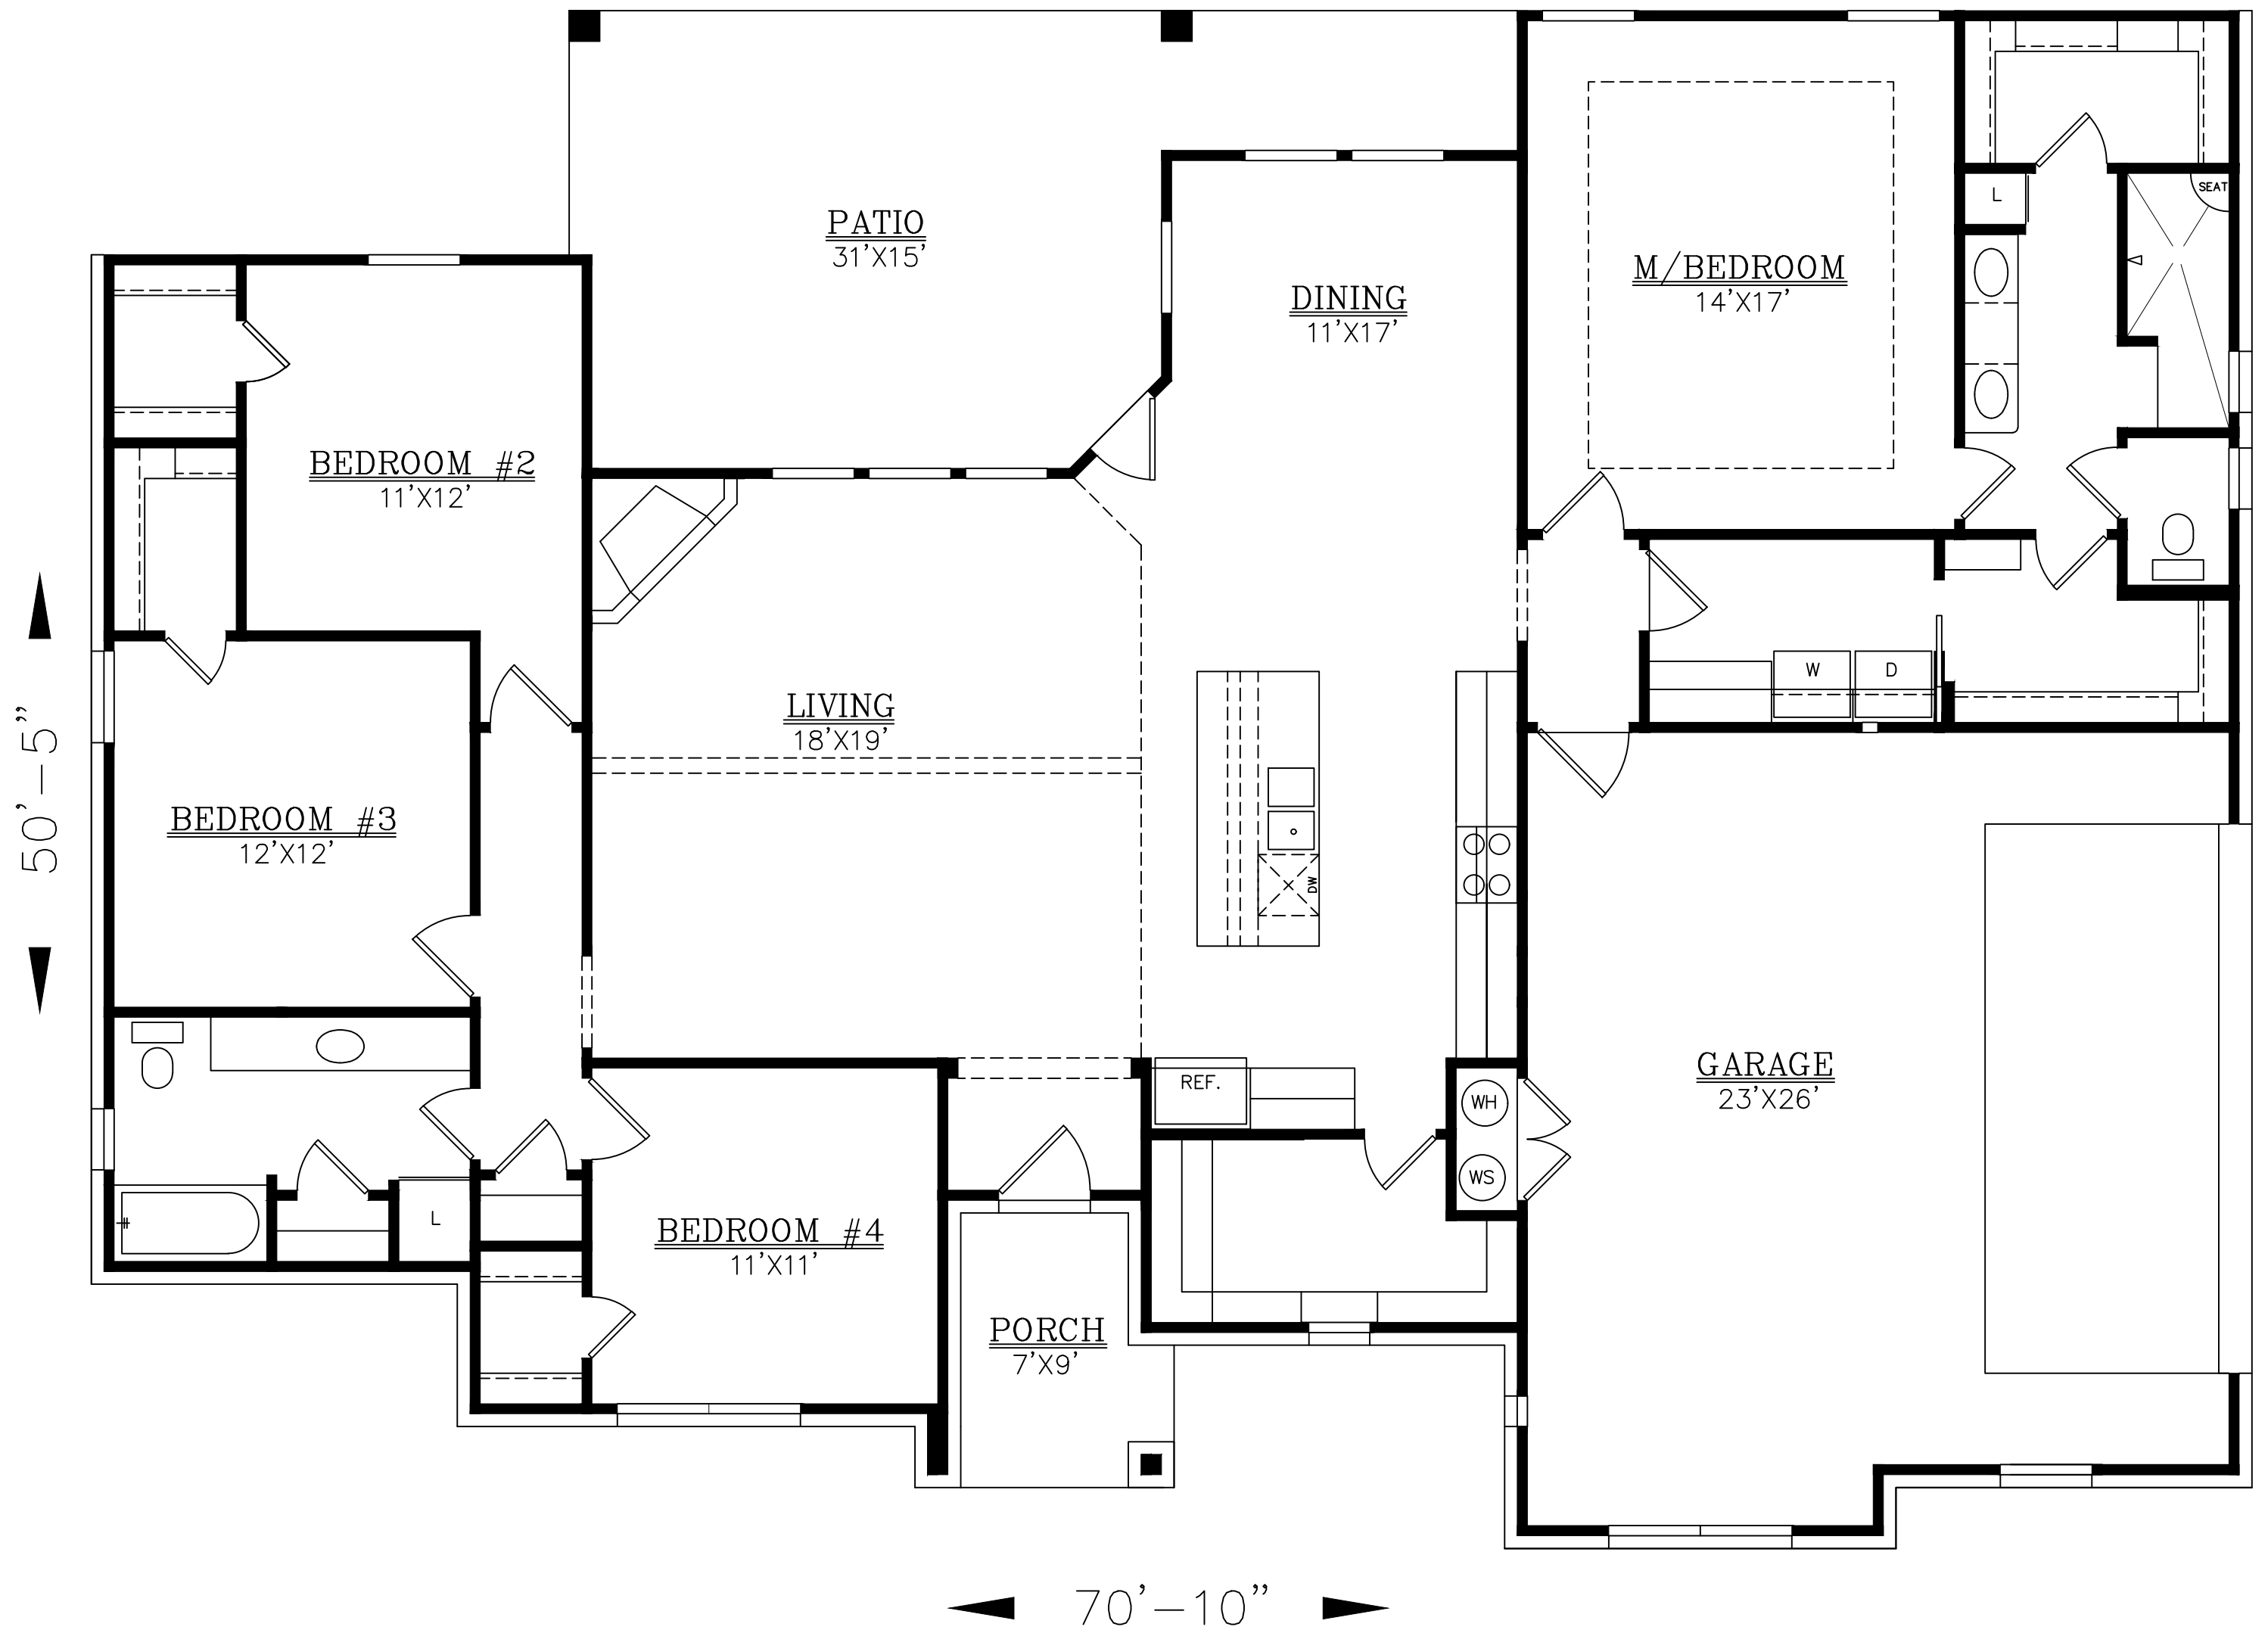

SQUARE FOOTAGE:

LIVING	=	2147
GARAGE	=	628
PATIO	=	335
PORCH	=	29

DRAWINGS, PLANS AND SKETCHES ARE THE PROPERTY OF BRIAN SMITH DESIGNERS. PURCHASER'S RIGHT IS CONDITIONAL AND LIMITED TO A ONE TIME USE TO CONSTRUCT A SINGLE PROJECT. PRELIMINARY SKETCHES ARE PROHIBITED AS CONSTRUCTION DRAWINGS. UNAUTHORIZED USE OR REPRODUCTION OF THESE PLANS AND SKETCHES ARE STRICTLY PROHIBITED. VIOLATORS WILL BE PROSECUTED.