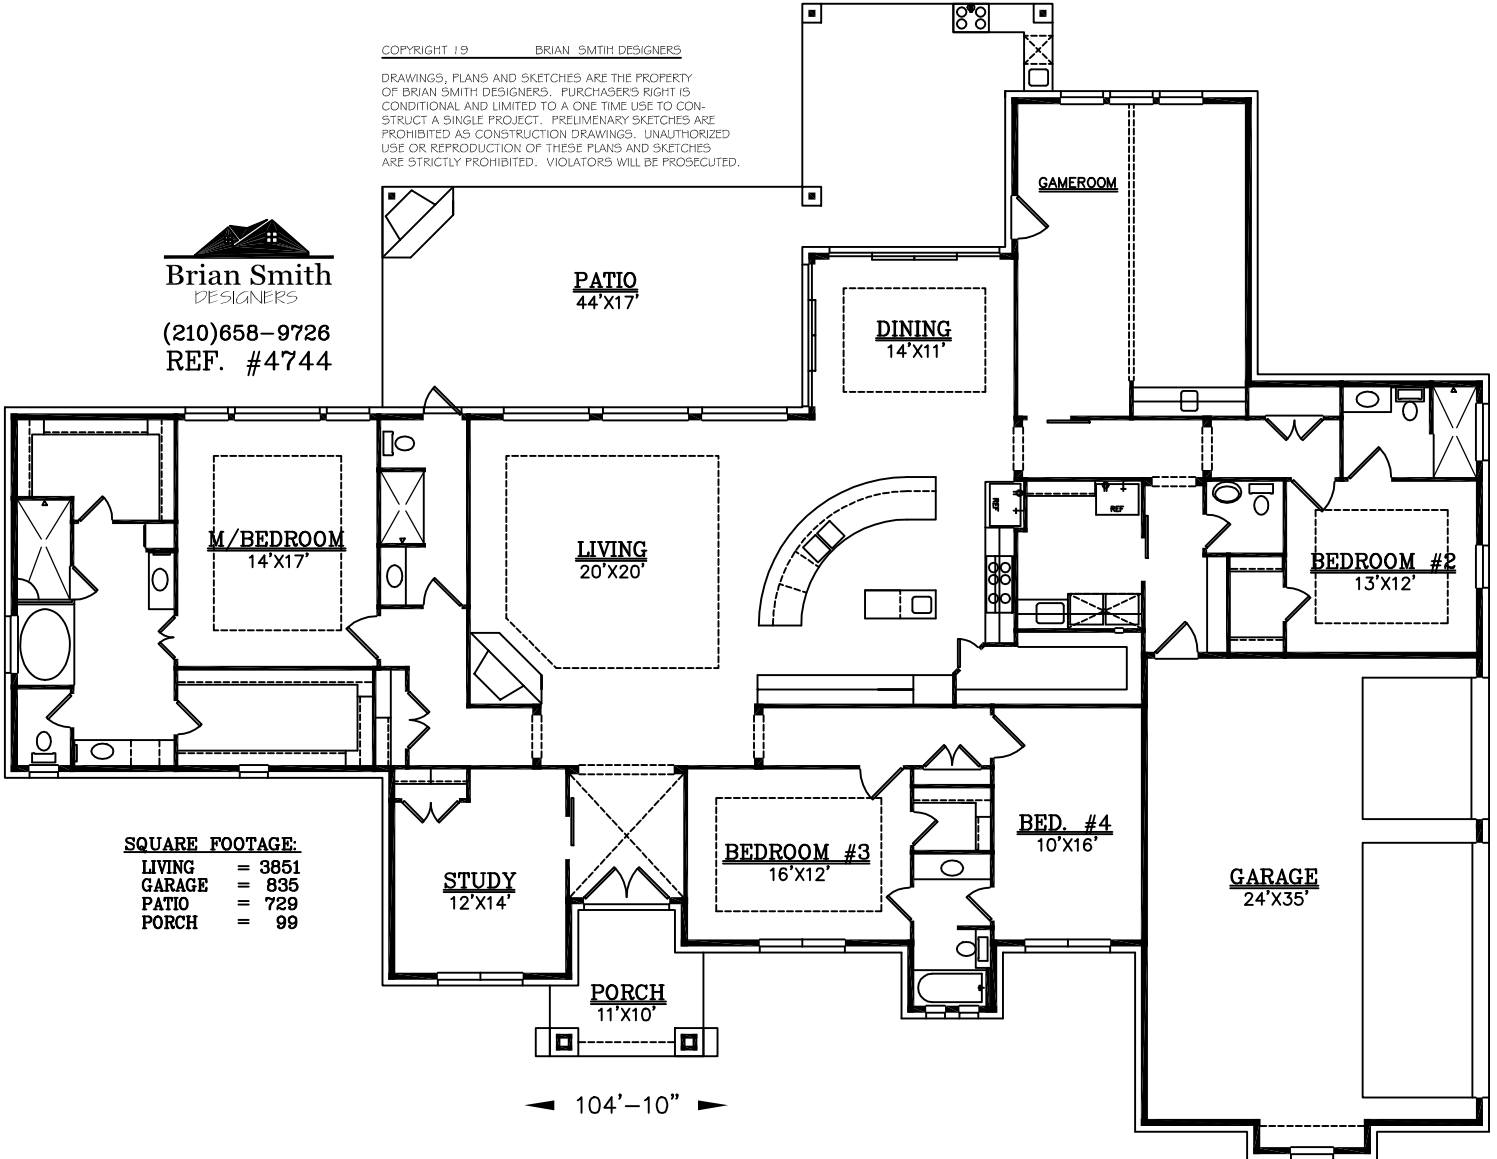

COPYRIGHT 19 _____ BRIAN SMITH DESIGNERS

(210)658-9726
REF. #4744

81'-8"

SQUARE FOOTAGE:

LIVING	=	3851
GARAGE	=	835
PATIO	=	729
PORCH	=	99

104'-10"