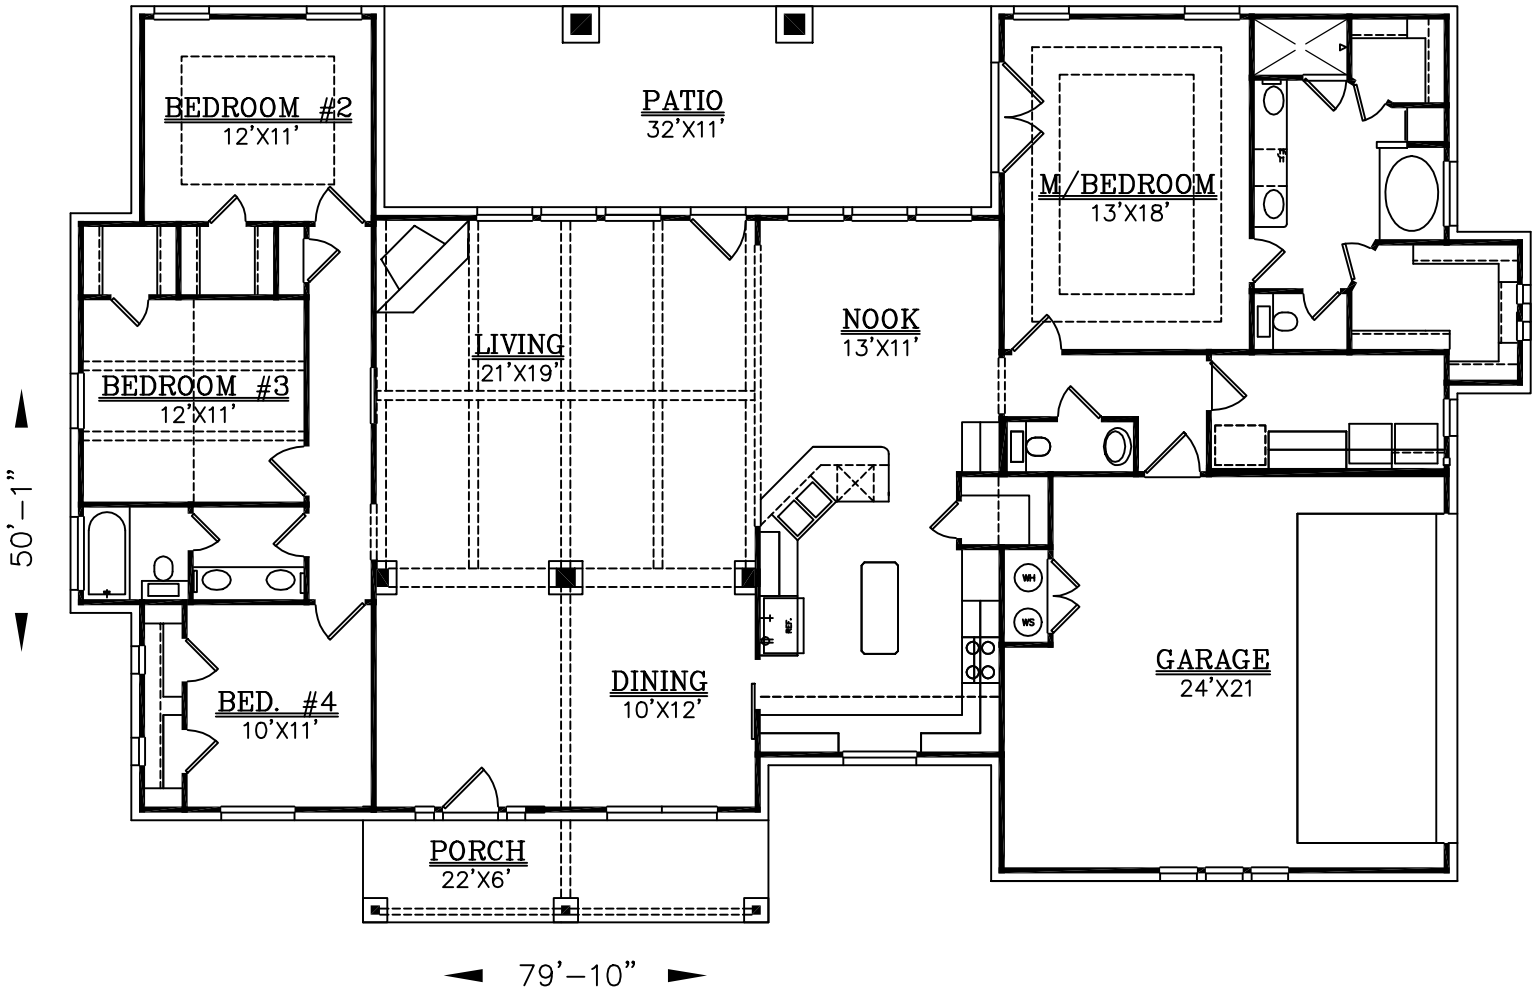

SQUARE FOOTAGE:

LIVING = 2477
GARAGE = 541
PATIO = 365
PORCH = 131

DRAWINGS, PLANS AND SKETCHES ARE THE PROPERTY OF BRIAN SMITH DESIGNERS. PURCHASER'S RIGHT IS CONDITIONAL AND LIMITED TO A ONE TIME USE TO CONSTRUCT A SINGLE PROJECT. PRELIMINARY SKETCHES ARE PROHIBITED AS CONSTRUCTION DRAWINGS. UNAUTHORIZED USE OR REPRODUCTION OF THESE PLANS AND SKETCHES ARE STRICTLY PROHIBITED. VIOLATORS WILL BE PROSECUTED.