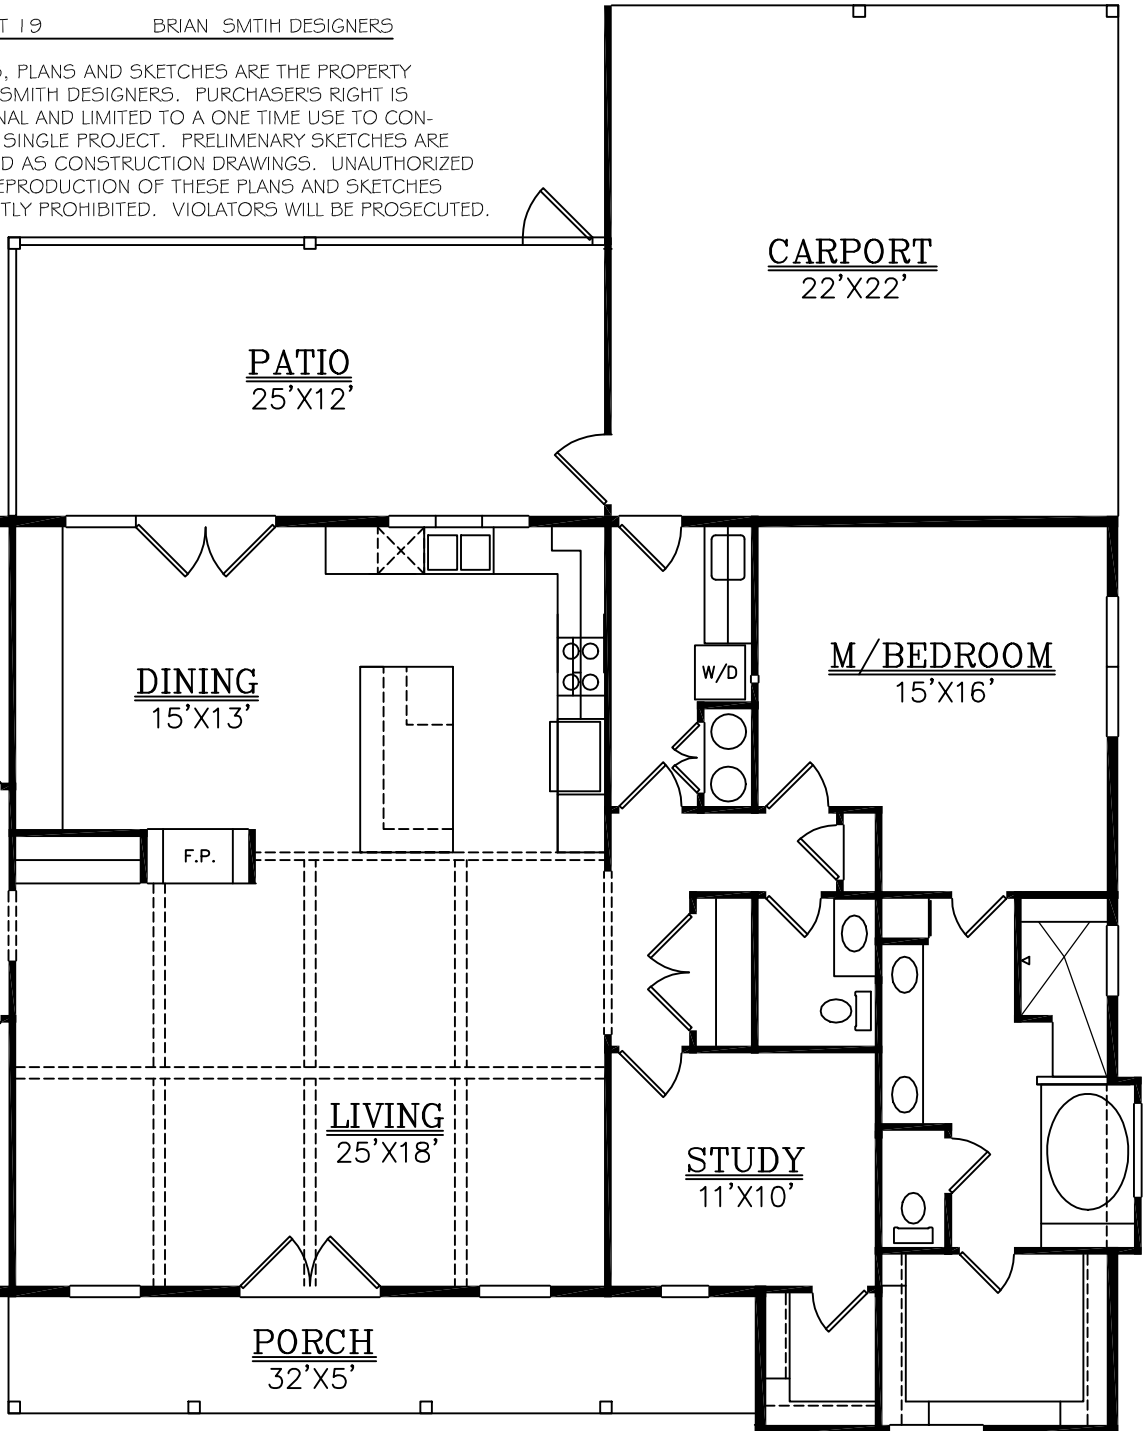

  
**Brian Smith**  
DESIGNERS  
(210)658-9726  
REF. #4737

**SQUARE FOOTAGE:**

LIVING	= 2144
CARPORT	= 488
SCREENED PATIO	= 308
PORCH	= 161

61'-8"