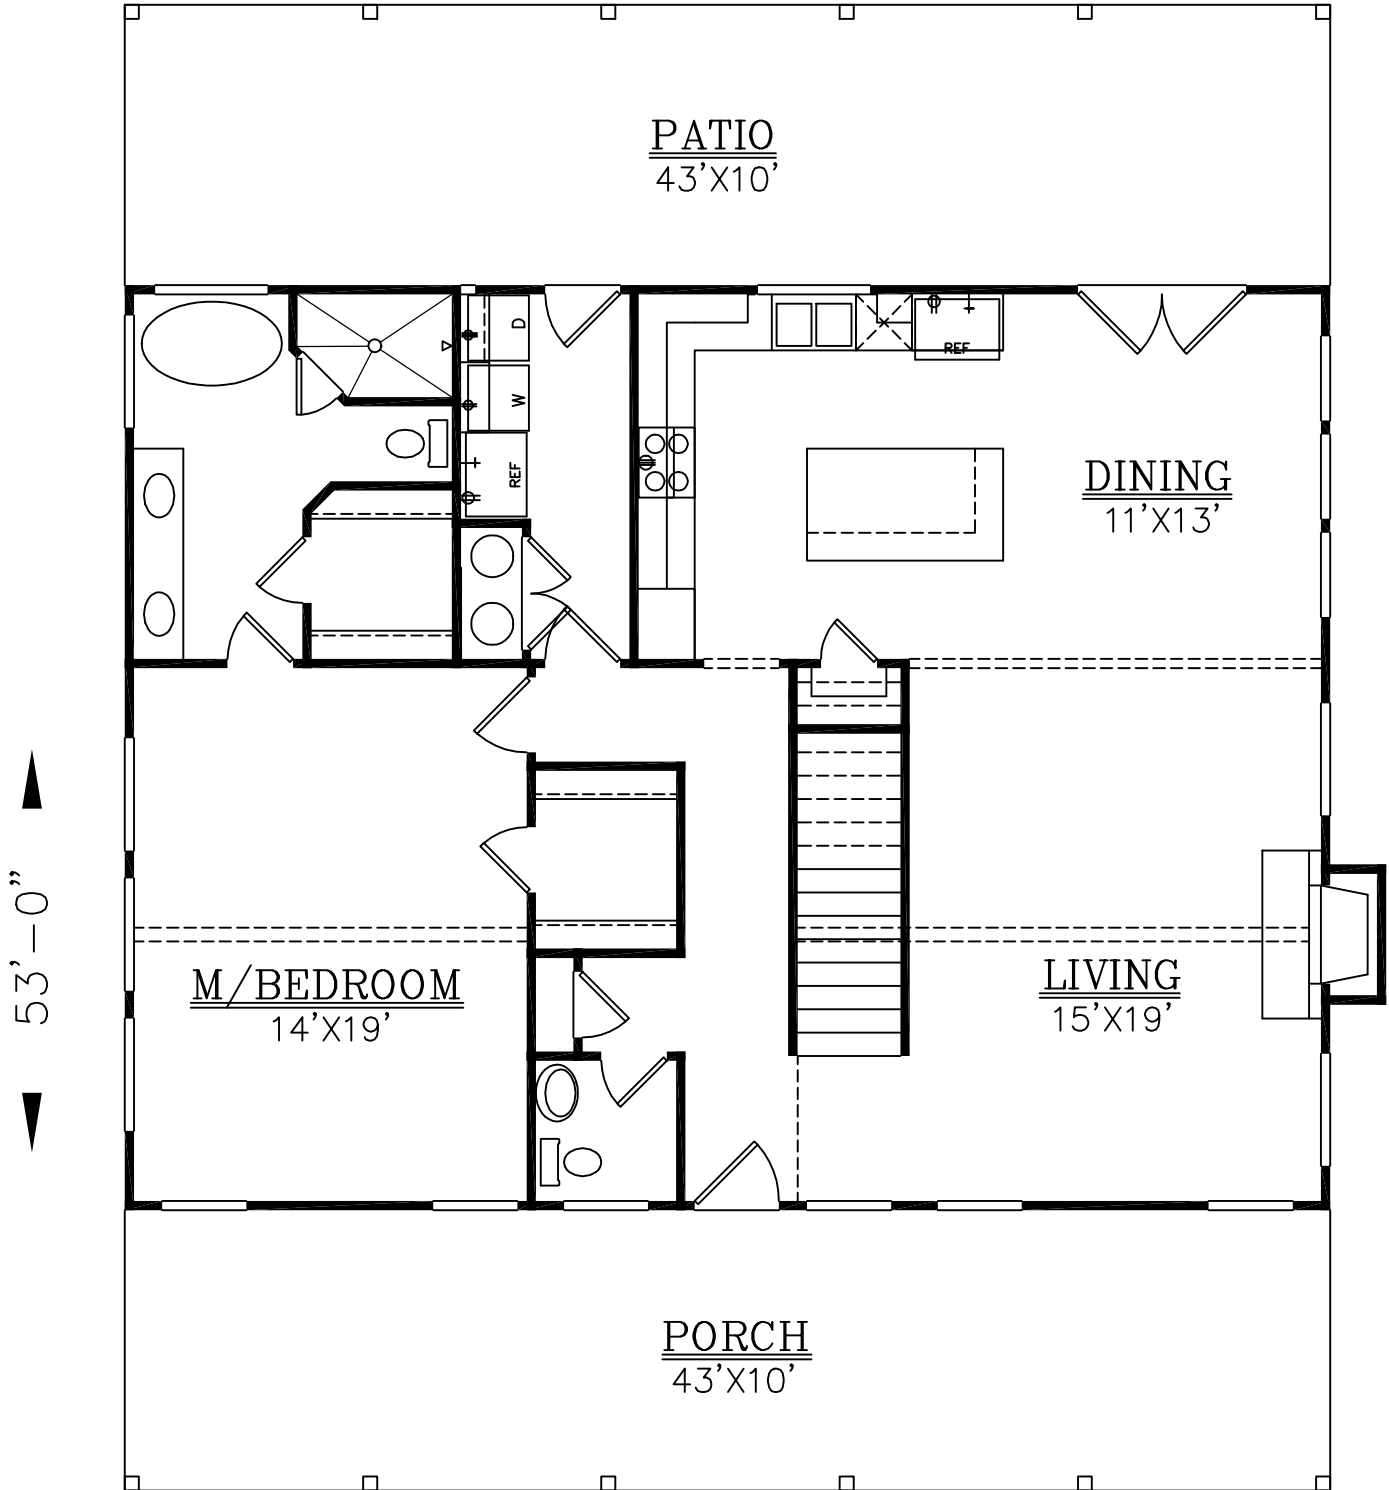

### SQUARE FOOTAGE:

LOWER	=	1429
UPPER	=	880
TOTAL	=	2309
PATIO	=	430
PORCH	=	430

43'-0"