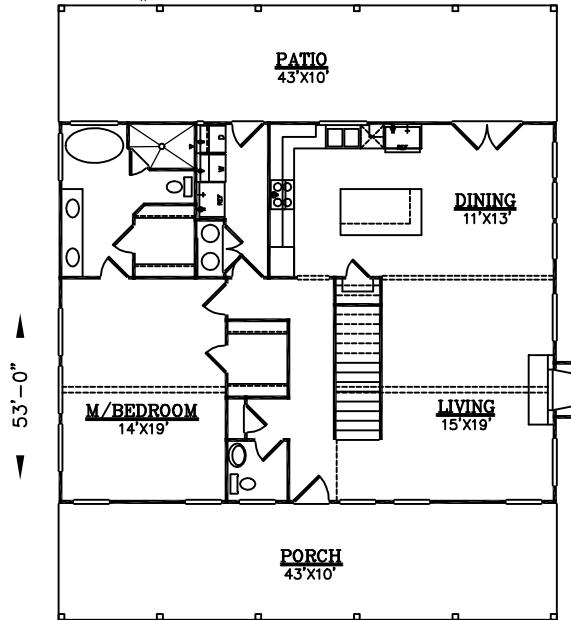

Brian Smith
DESIGNERS
(210)658-9726
REF. #4734

SQUARE FOOTAGE.

LOWER	= 1429
UPPER	= 880
TOTAL	= 2309
PATIO	= 430
PORCH	= 430