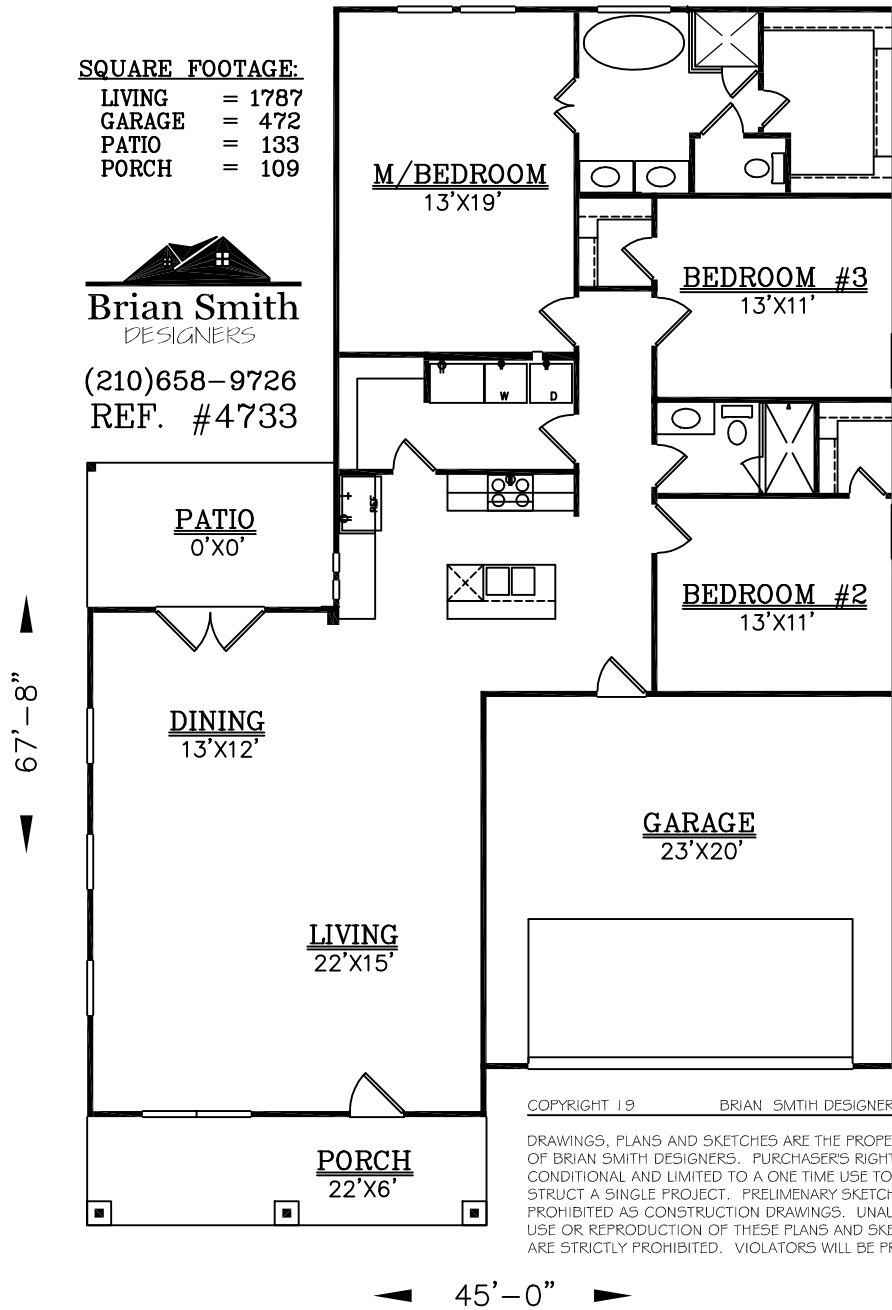

**SQUARE FOOTAGE:**

LIVING = 1787  
GARAGE = 472  
PATIO = 133  
PORCH = 109

  
**Brian Smith**  
DESIGNERS

(210)658-9726  
REF. #4733

  
**Brian Smith**  
DESIGNERS

(210)658-9726  
REF. #4733