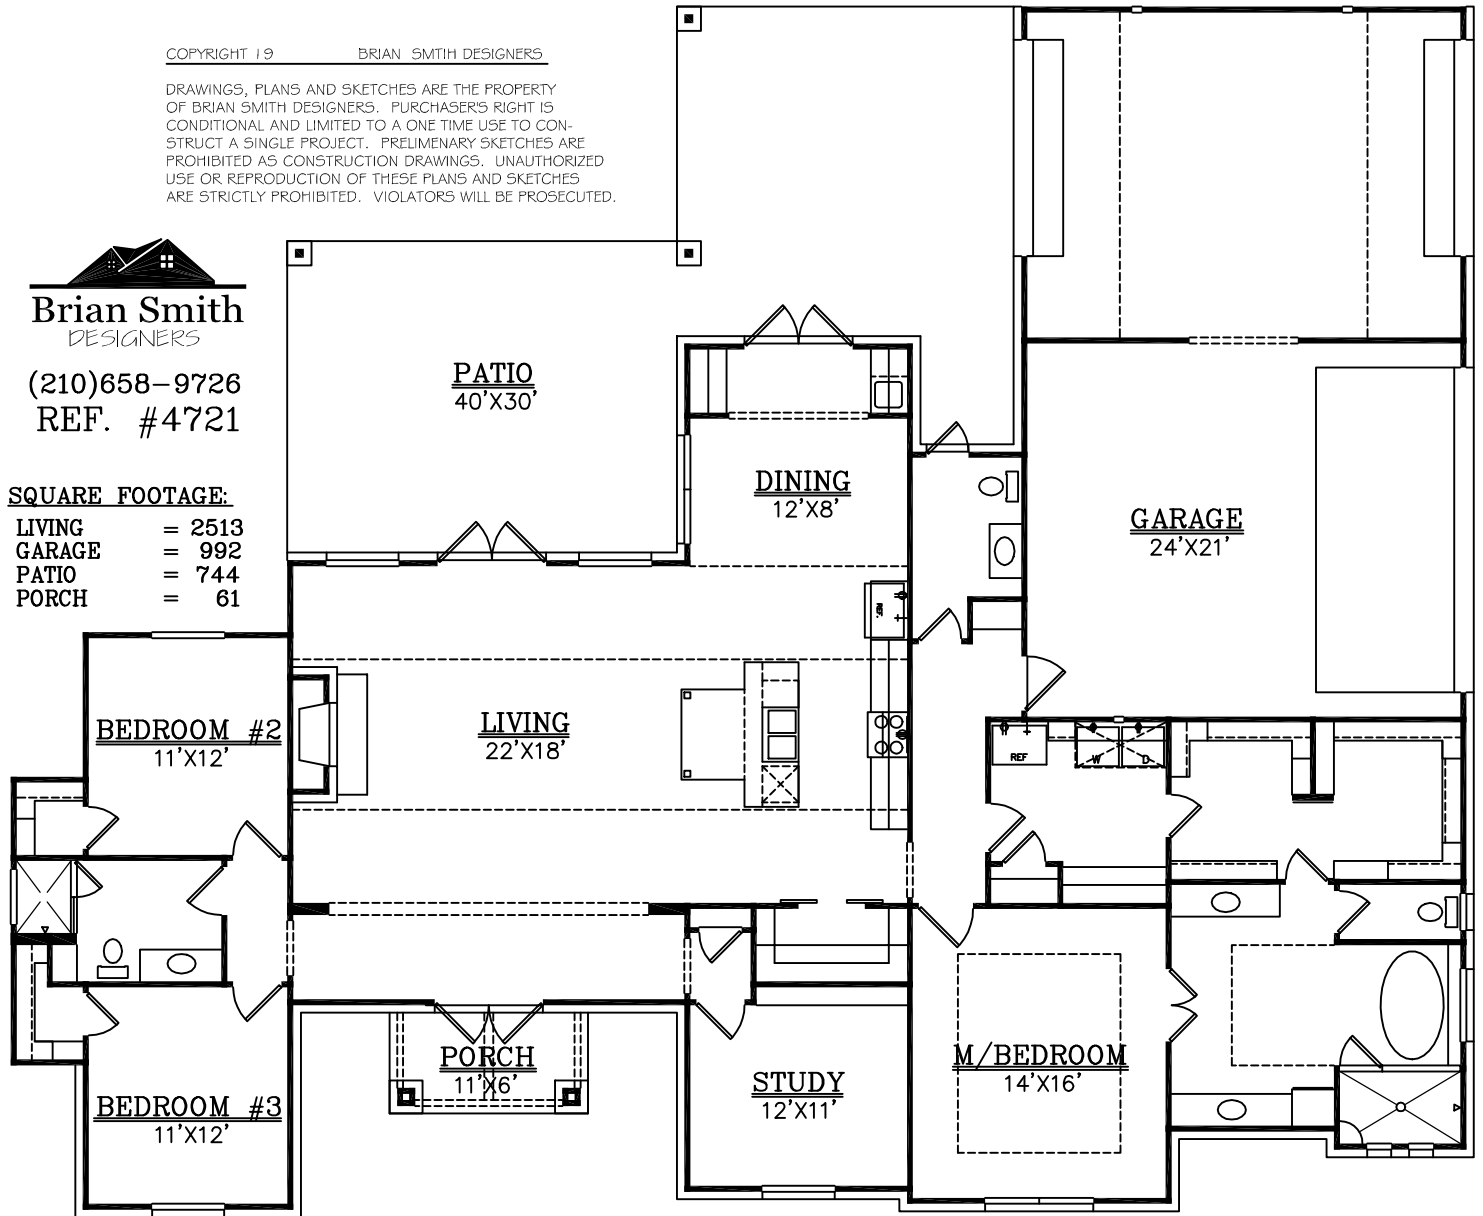

(210)658-9726  
REF. #4721

**SQUARE FOOTAGE:**

LIVING = 2513  
GARAGE = 992  
PATIO = 744  
PORCH = 61

67'-1"

81'-1"