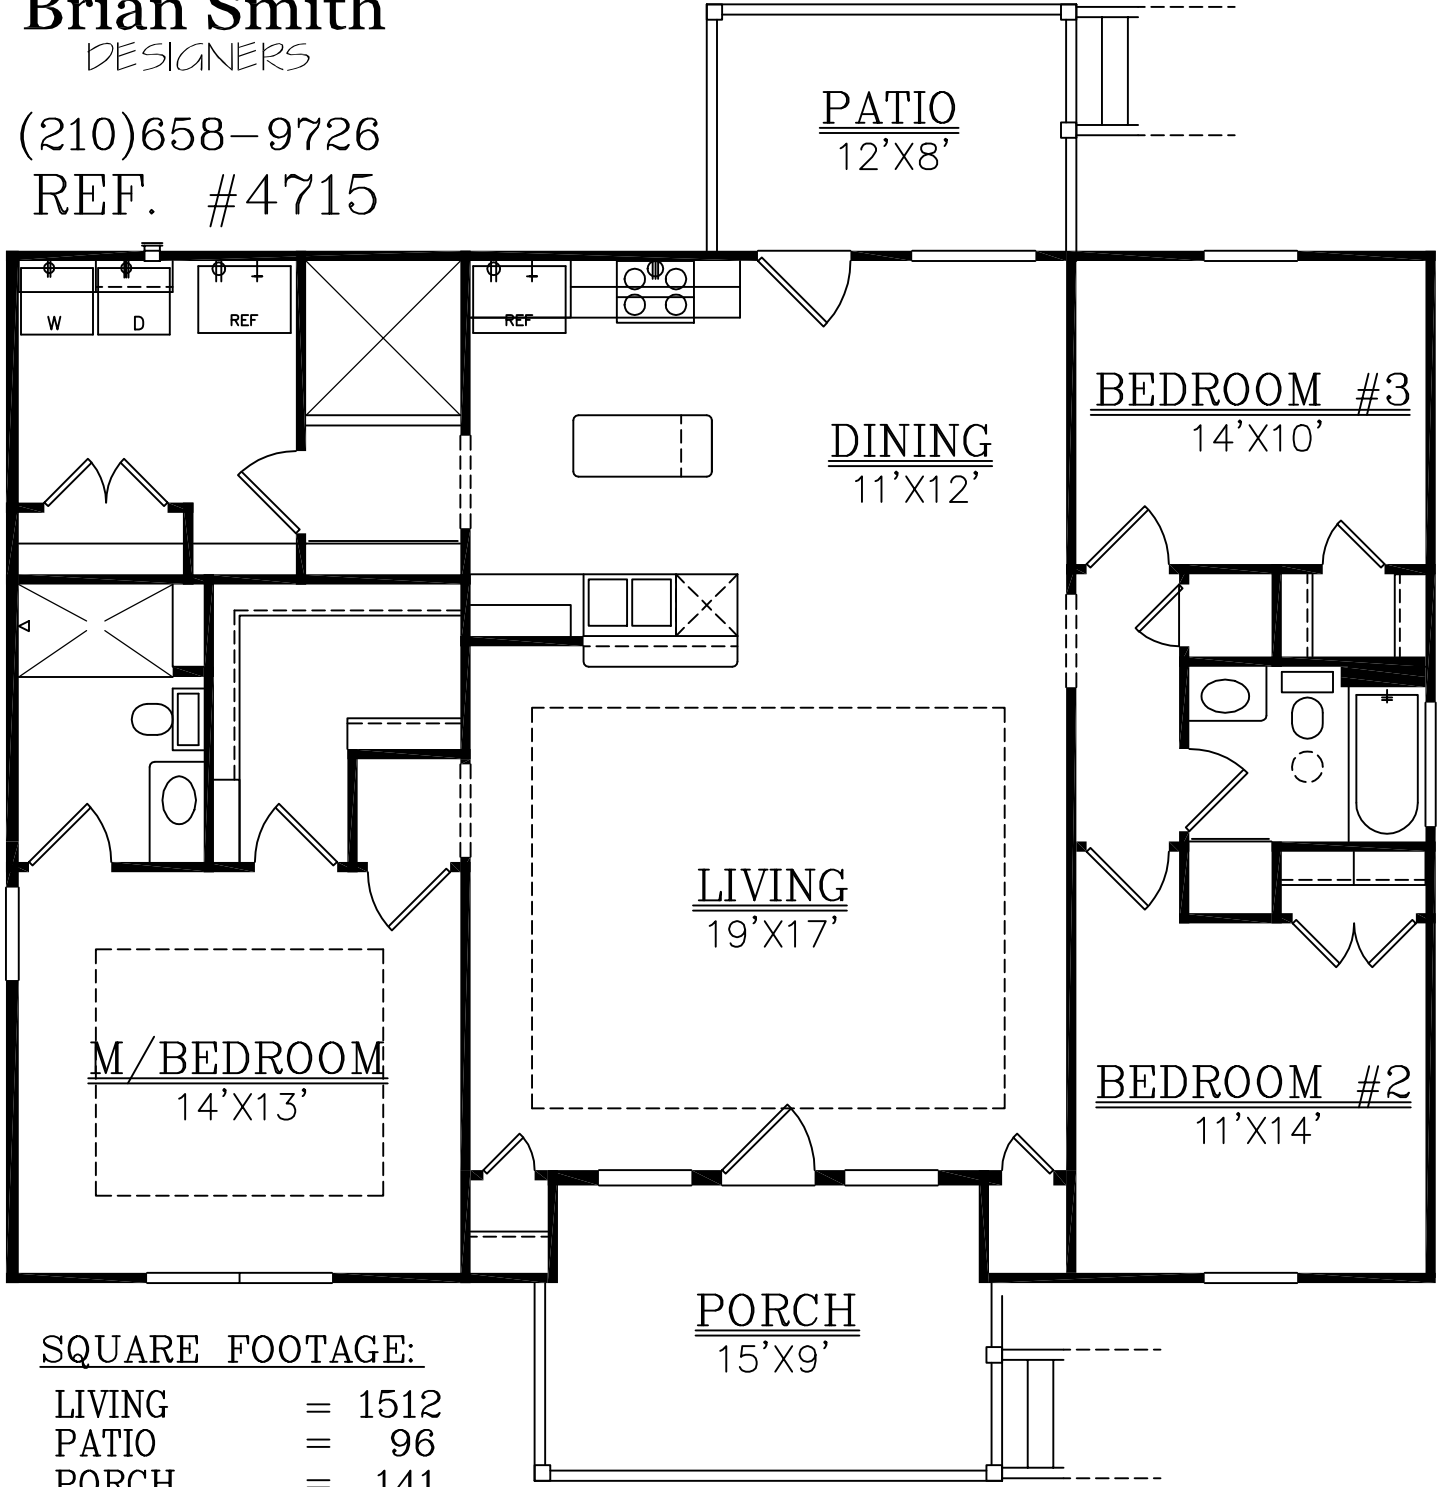

(210)658-9726
REF. #4715

SQUARE FOOTAGE:

LIVING	=	1512
PATIO	=	96
PORCH	=	141

47'-11"

46'-5"