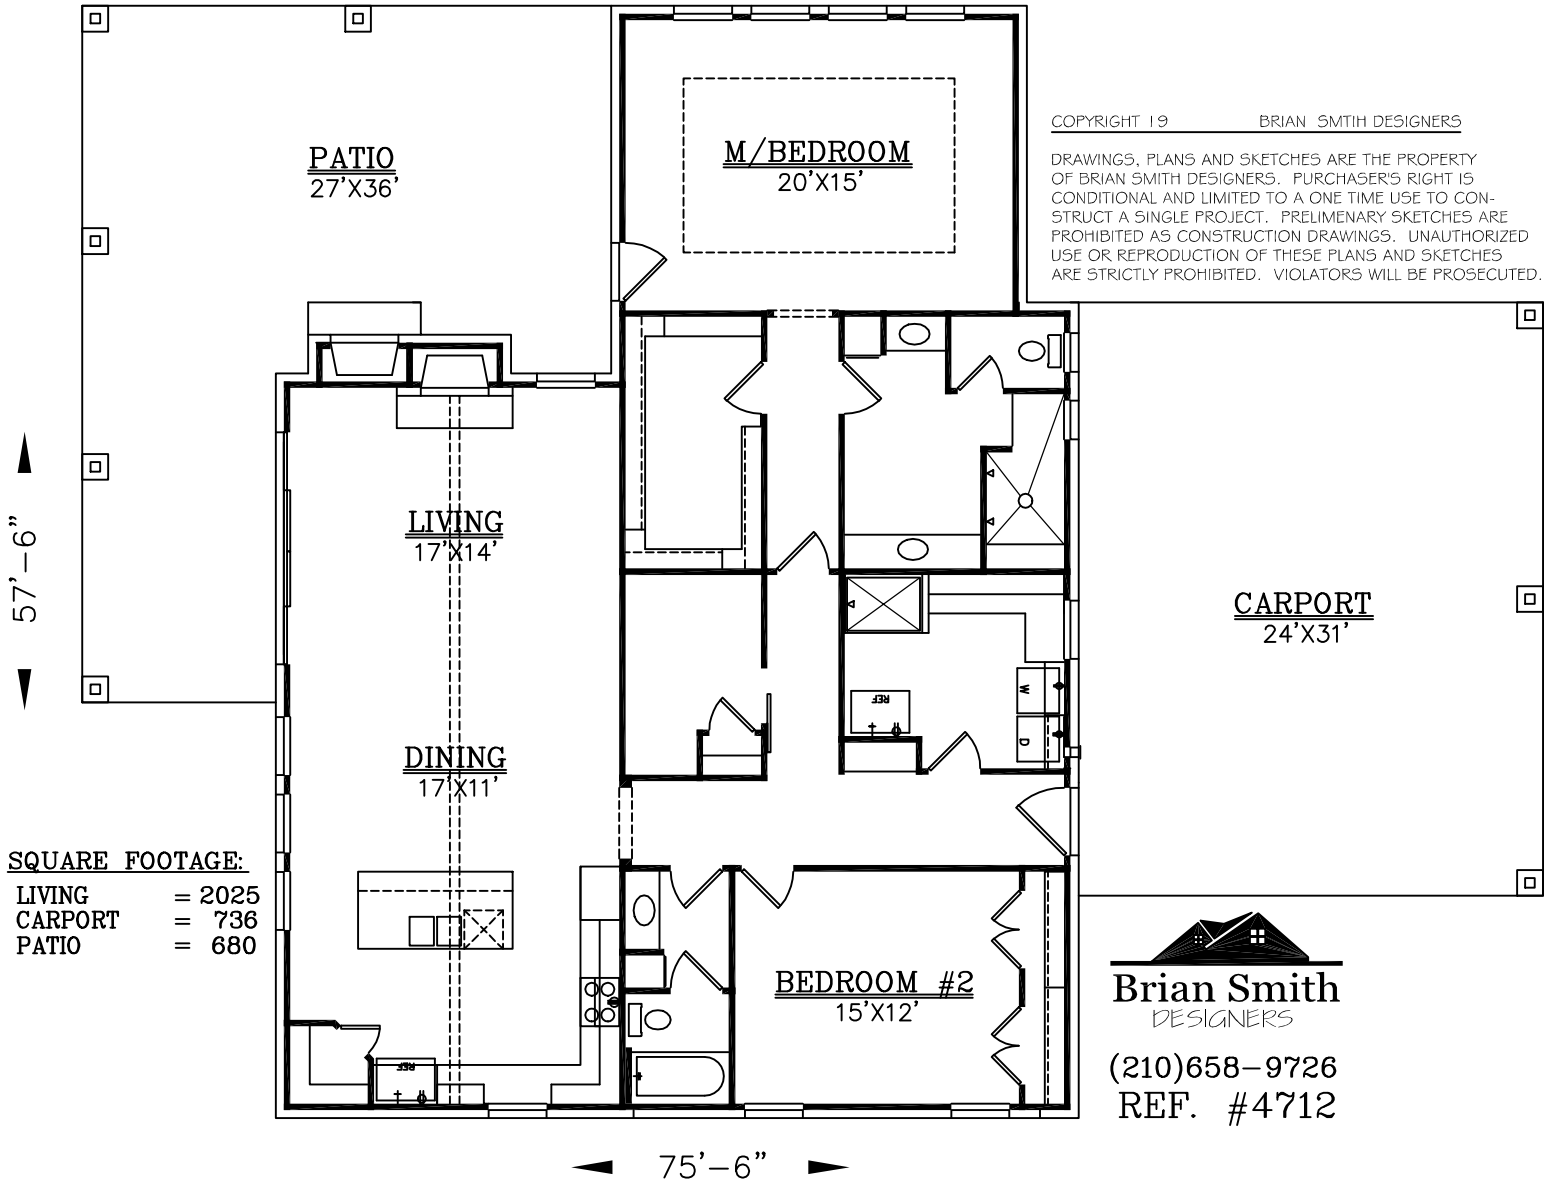

SQUARE FOOTAGE:
LIVING = 2025
CARPORT = 736
PATIO = 680

Brian Smith
DESIGNERS
(210)658-9726
REF. #4712