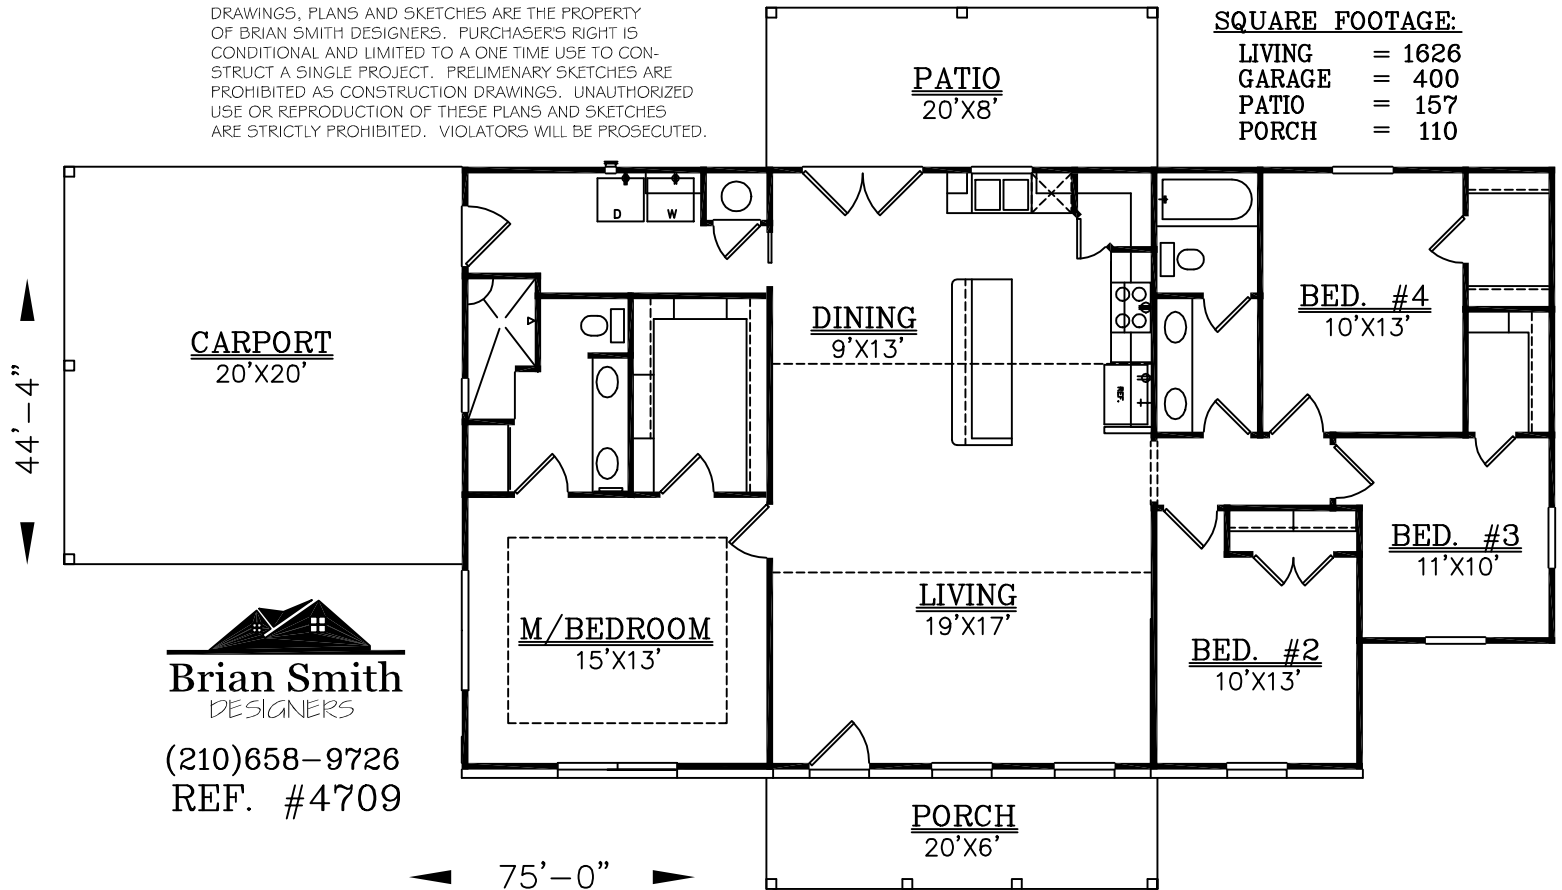

**SQUARE FOOTAGE:**

LIVING = 1626  
GARAGE = 400  
PATIO = 157  
PORCH = 110

(210)658-9726  
REF. #4709