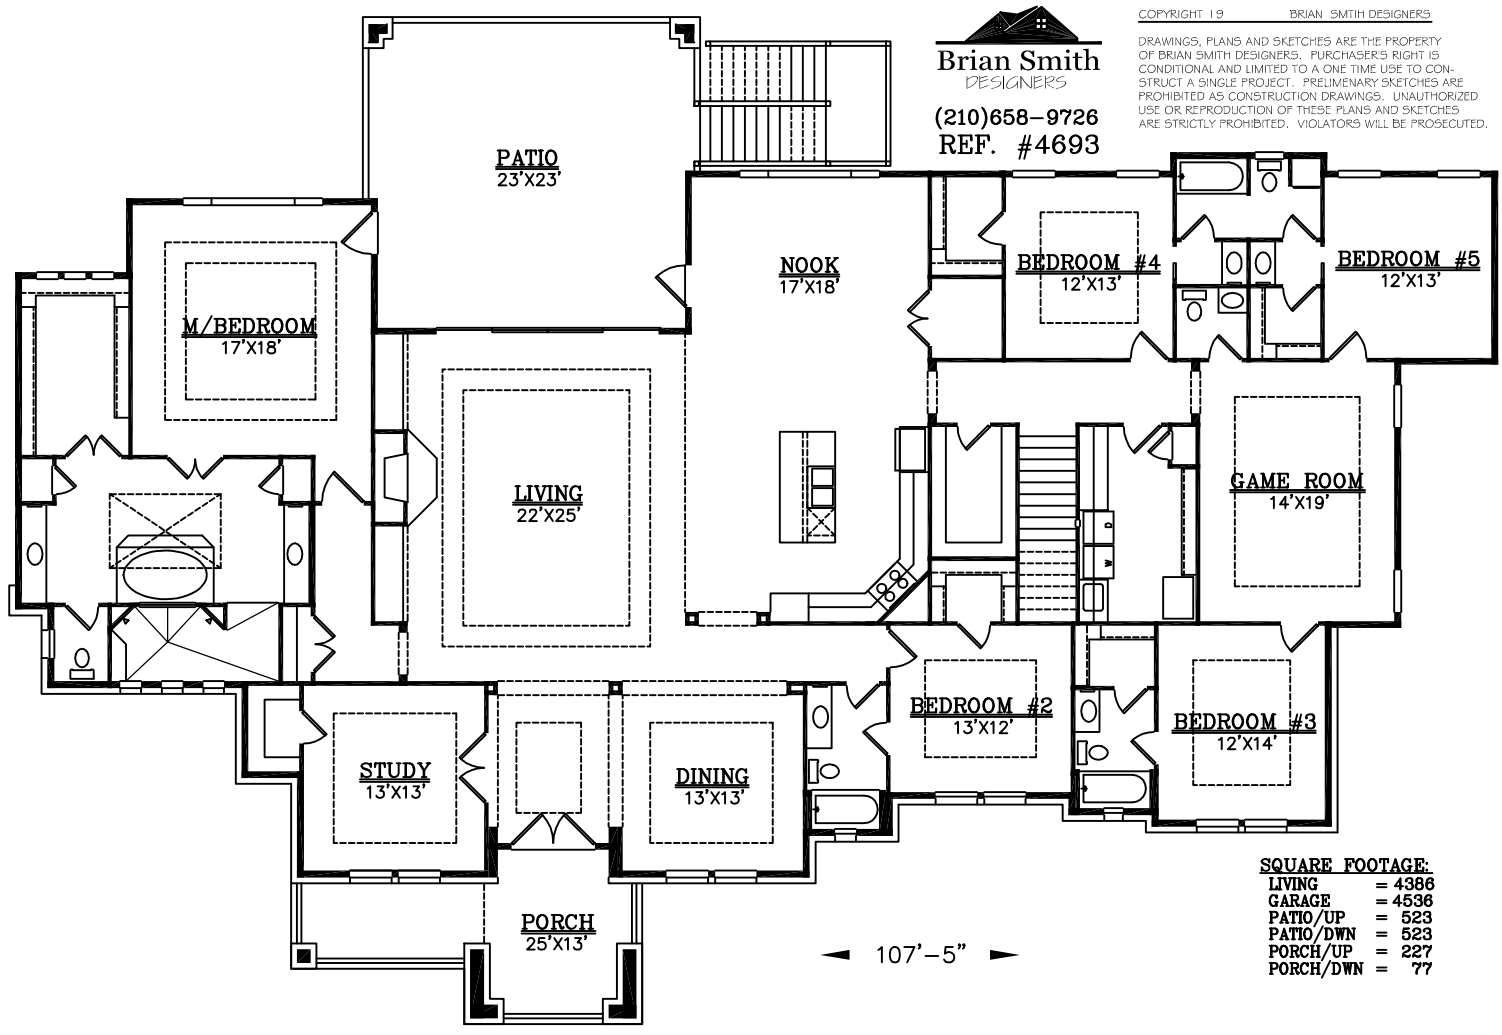

72'-8"

Brian Smith
DESIGNERS
(210)658-9726
REF. #4693

COPYRIGHT 19   BRIAN SMITH DESIGNERS
DRAWINGS, PLANS AND SKETCHES ARE THE PROPERTY OF BRIAN SMITH DESIGNERS. PURCHASER'S RIGHT IS CONDITIONAL AND LIMITED TO A ONE TIME USE TO CONSTRUCT A SINGLE PROJECT. PRELIMINARY SKETCHES ARE PROHIBITED AS CONSTRUCTION DRAWINGS. UNAUTHORIZED USE OR REPRODUCTION OF THESE PLANS AND SKETCHES ARE STRICTLY PROHIBITED. VIOLATORS WILL BE PROSECUTED.

107'-5"

SQUARE FOOTAGE:

LIVING	= 4386
GARAGE	= 4536
PATIO/UP	= 523
PATIO/DWN	= 523
PORCH/UP	= 227
PORCH/DWN	= 77