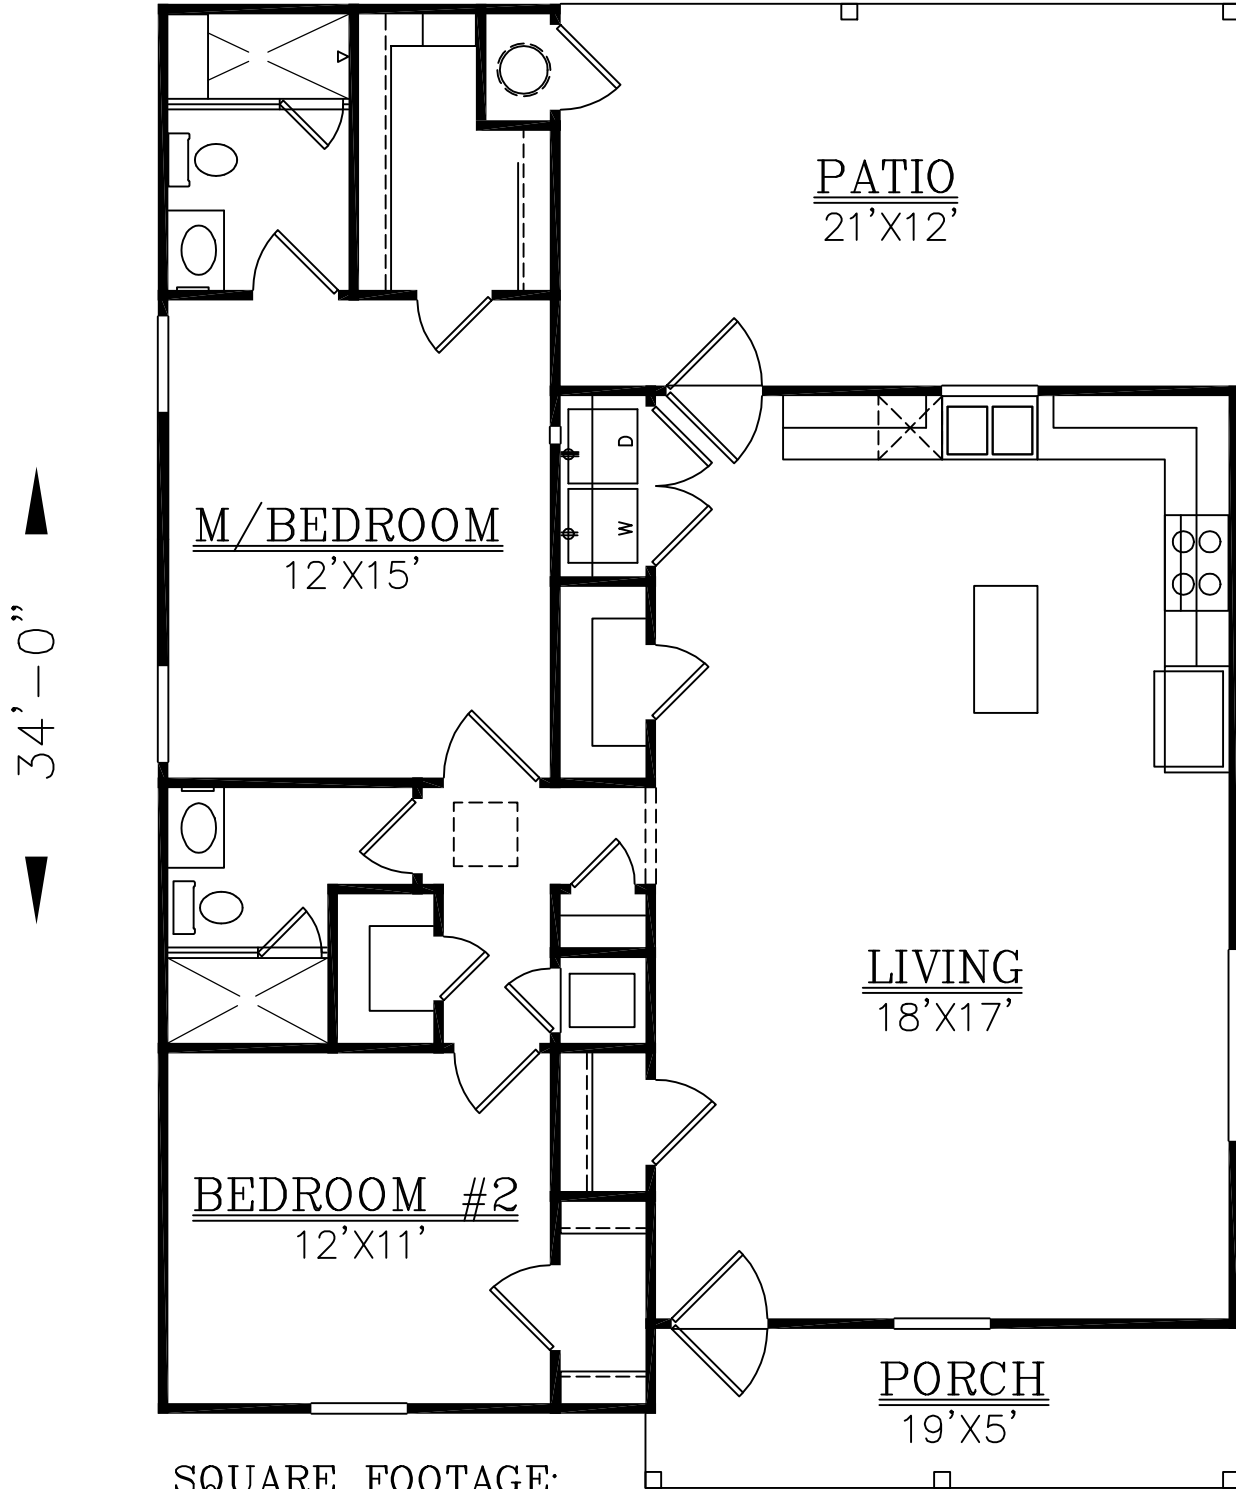

SQUARE FOOTAGE:

LIVING	=	1194
PATIO	=	256
PORCH	=	92
WH ROOM	=	9