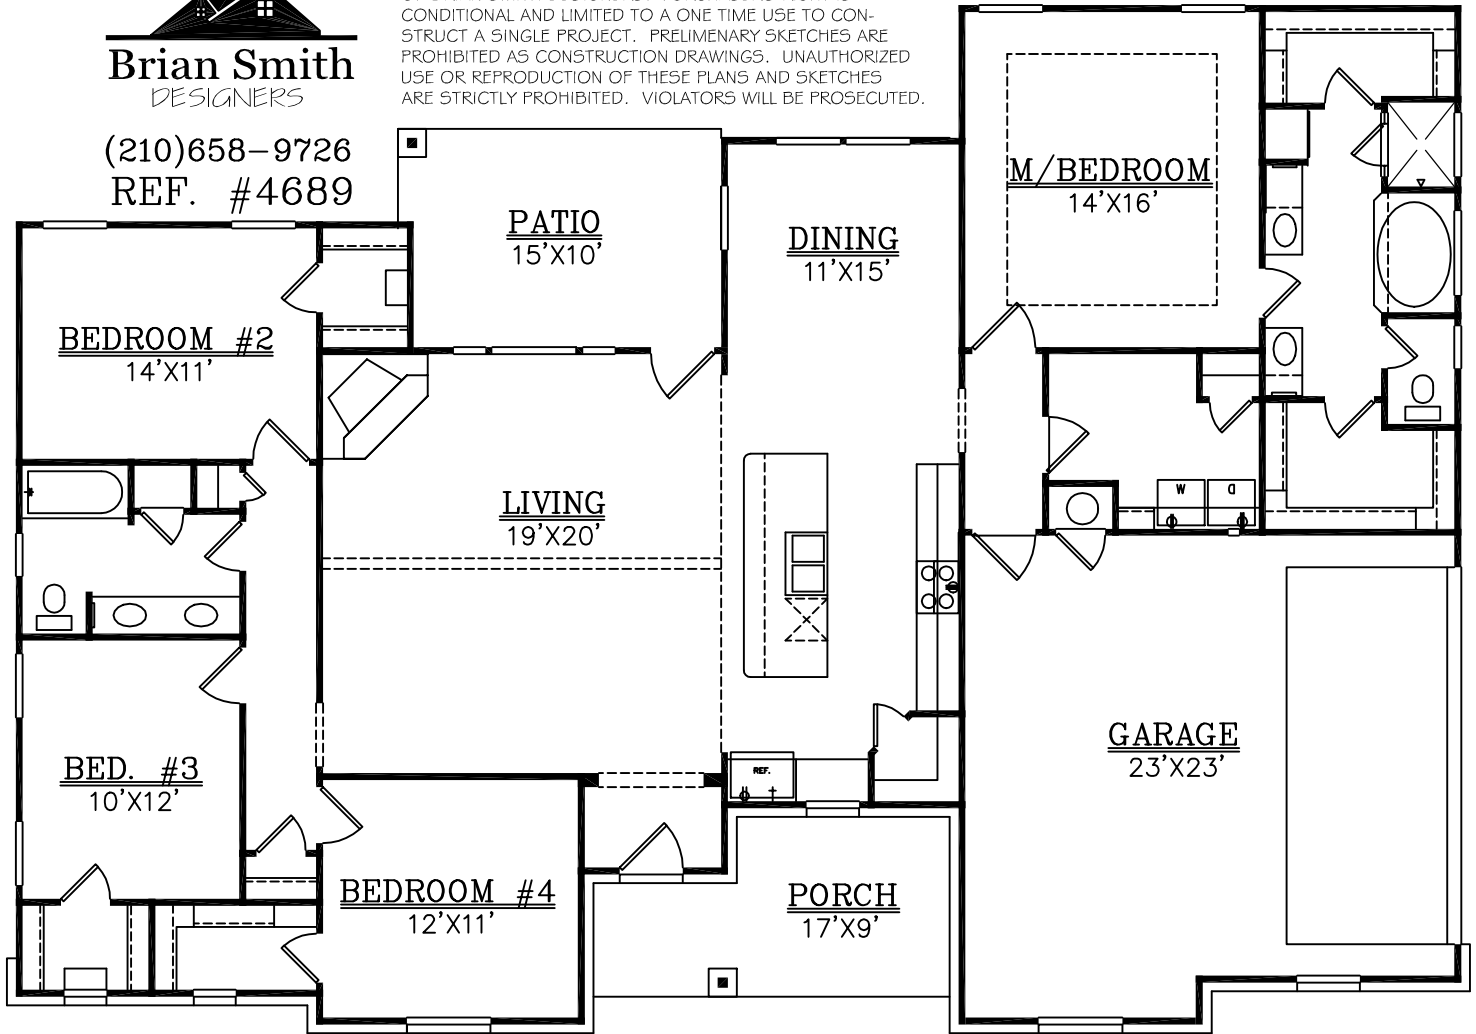

SQUARE FOOTAGE:

LIVING = 2137
GARAGE = 547
PATIO = 156
PORCH = 124

49'-1"

69'-10"